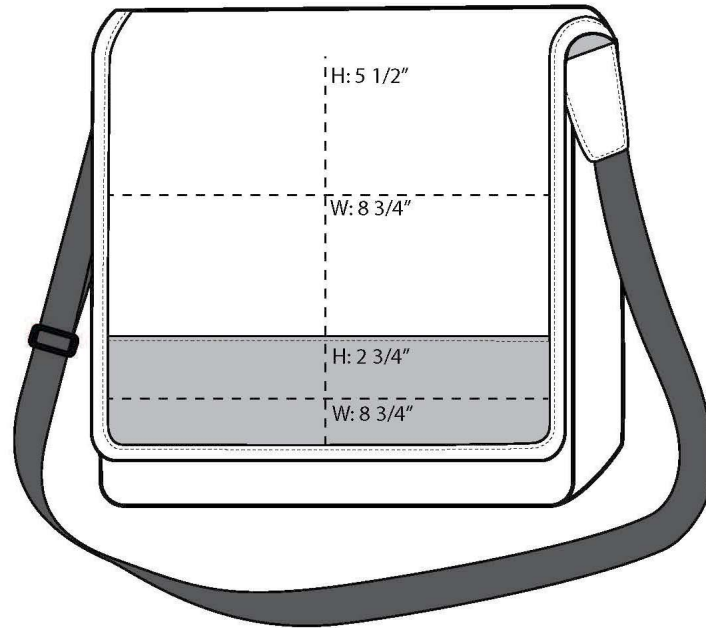

## Port Authority® Lunch Cooler Messenger. BG753

A commuter's must-have, this versatile cooler can hold lunch, work essentials, a tablet or books. It can be worn over the shoulder or across the body.

- 600 denier polyester
- Adjustable webbing shoulder strap
- Padded, insulated interior compartment
- Secure front flap with hook and loop closure
- Main compartment drawstring closure
- Interior elastic beverage holder
- Under flap and rear slip pockets
- Dimensions: 8.75”h x 9.5”w x 5”d; Approx. 415 cubic inches

### COLOR INFORMATION

Black/ Dark  
Charcoal

Dark Char-  
coal/ Tropical  
Pink

Military  
Camo/ Black

Navy/ Twi-  
light Blue

FRONT VIEW

BACK VIEW